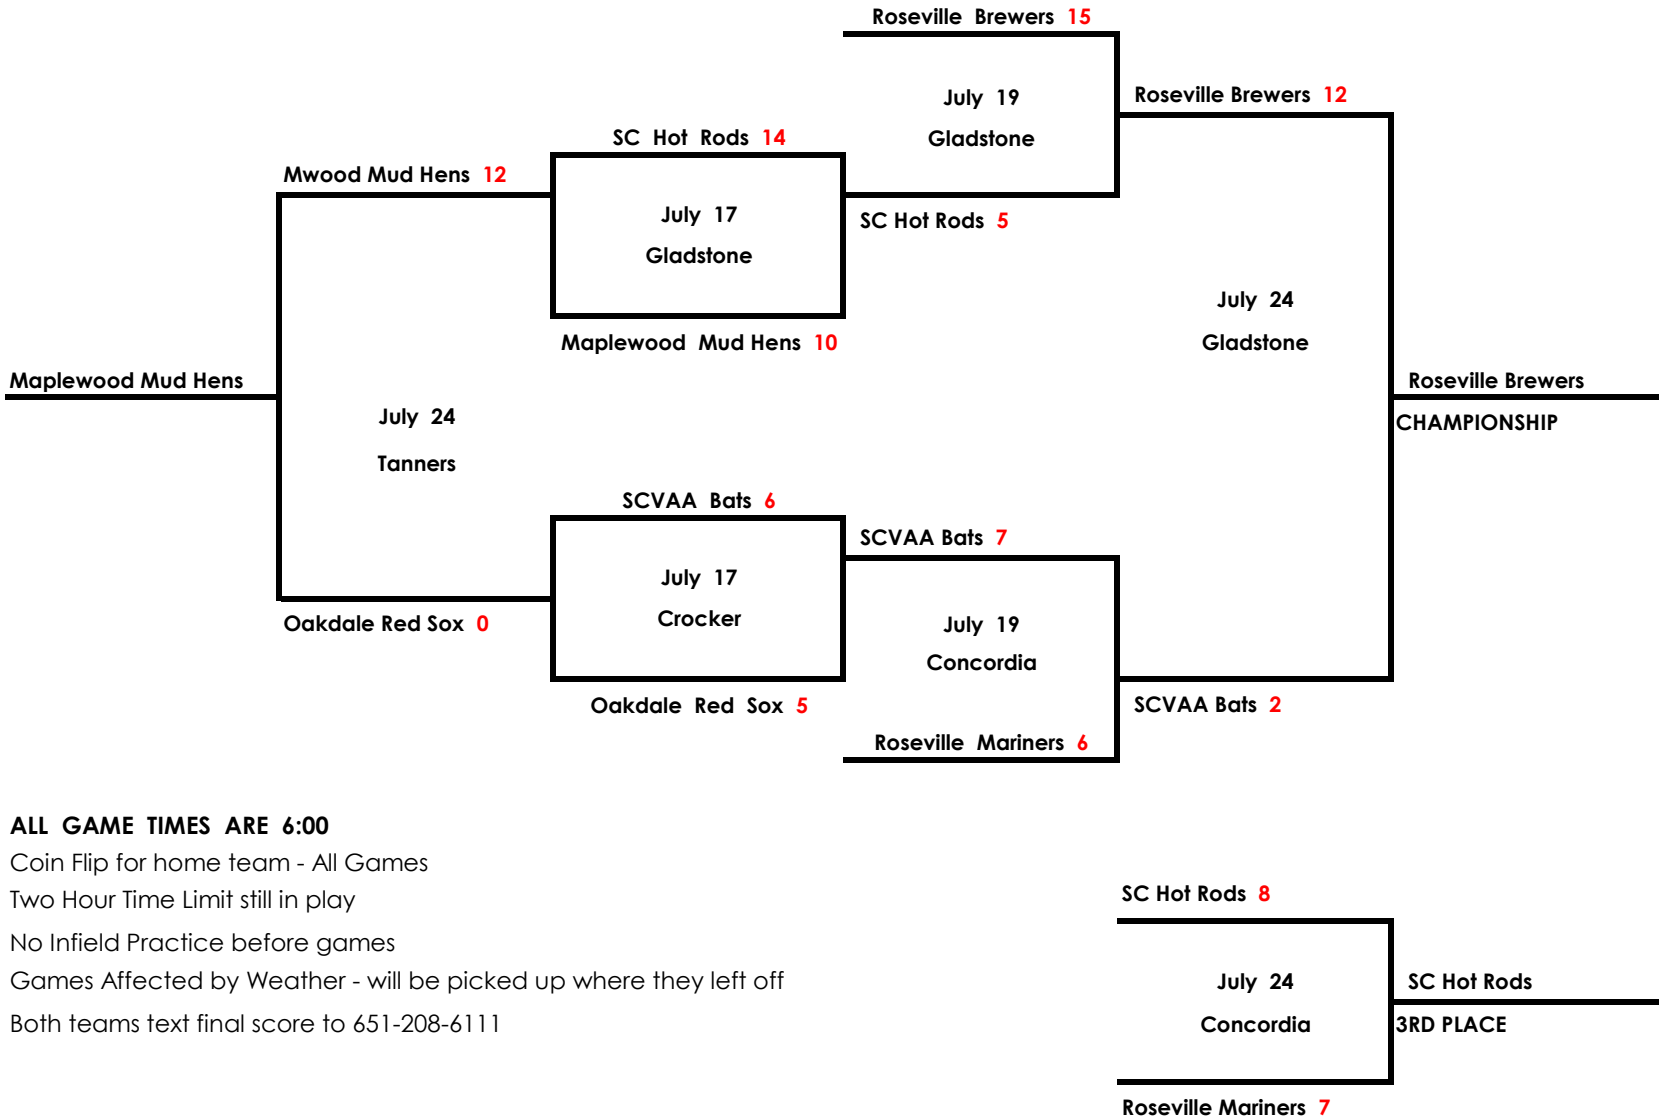

2017 SENIOR LEAGUE NATIONAL DIVISION

ALL GAME TIMES ARE 6:00

Coin Flip for home team - All Games

Two Hour Time Limit still in play

No Infield Practice before games

Games Affected by Weather - will be picked up where they left off